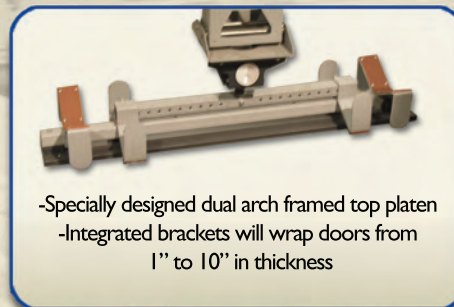

Wrap windows or doors with our SMART™ Series...

...or with our WRT-200 for oversized windows and doors...

- Specially designed dual arch framed top platen
- Integrated brackets will wrap doors from 1" to 10" in thickness