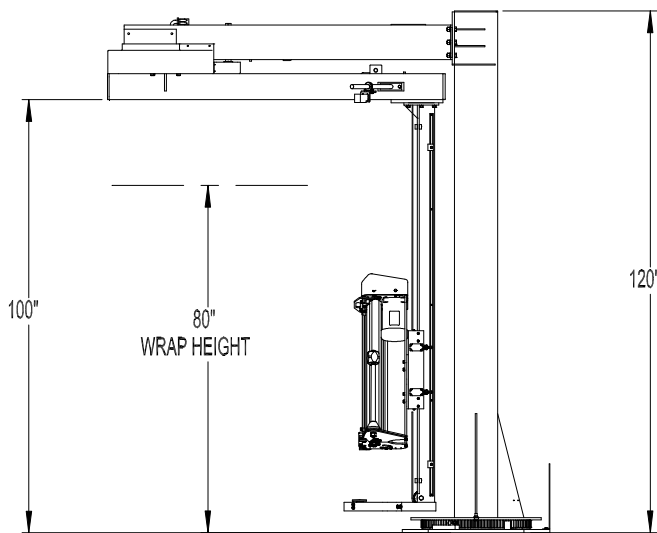

MODEL WRT-150
SEMI-AUTOMATIC FLOOR-MOUNTED ROTARY ARM
(WITH NO-THREAD® POWERED PRE-STRETCH CARRIAGE)

MODEL WRT-150
SEMI-AUTOMATIC FLOOR-MOUNTED ROTARY ARM
SWIVEL HAND ACTIVATED
(WITH NO-THREAD® POWERED PRE-STRETCH CARRIAGE)