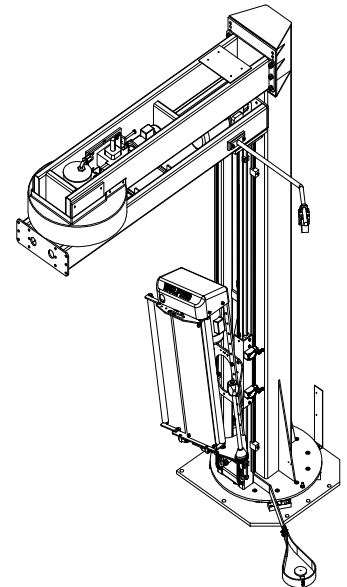

MODEL WRT-150
SEMI-AUTOMATIC FLOOR-MOUNTED ROTARY ARM
(WITH NO-THREAD® POWERED PRE-STRETCH CARRIAGE)

MODEL WRT-150
SEMI-AUTOMATIC FLOOR-MOUNTED ROTARY ARM
SWIVEL HAND ACTIVATED
(WITH NO-THREAD® POWERED PRE-STRETCH CARRIAGE)