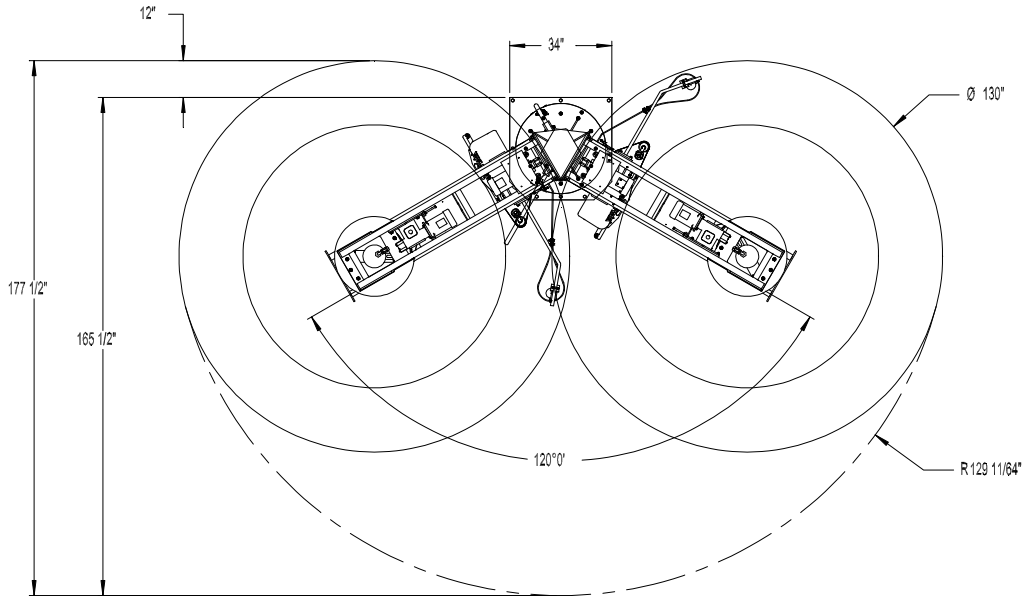

MODEL WRT-150
SEMI-AUTOMATIC FLOOR-MOUNTED ROTARY ARM
(WITH NO-THREAD® POWERED PRE-STRETCH CARRIAGE)

MODEL WRT-150
SEMI-AUTOMATIC FLOOR-MOUNTED ROTARY ARM
SWIVEL HAND ACTIVATED
(WITH NO-THREAD® POWERED PRE-STRETCH CARRIAGE)